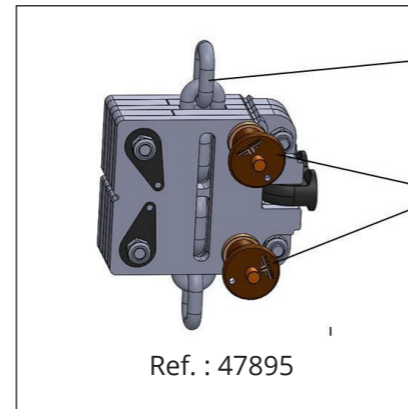

S rigging system to clamp on boxes