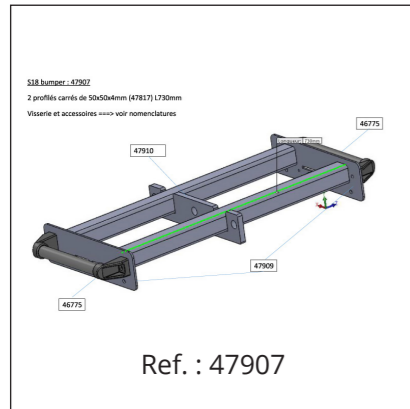

Accessories

Bumper for S 18